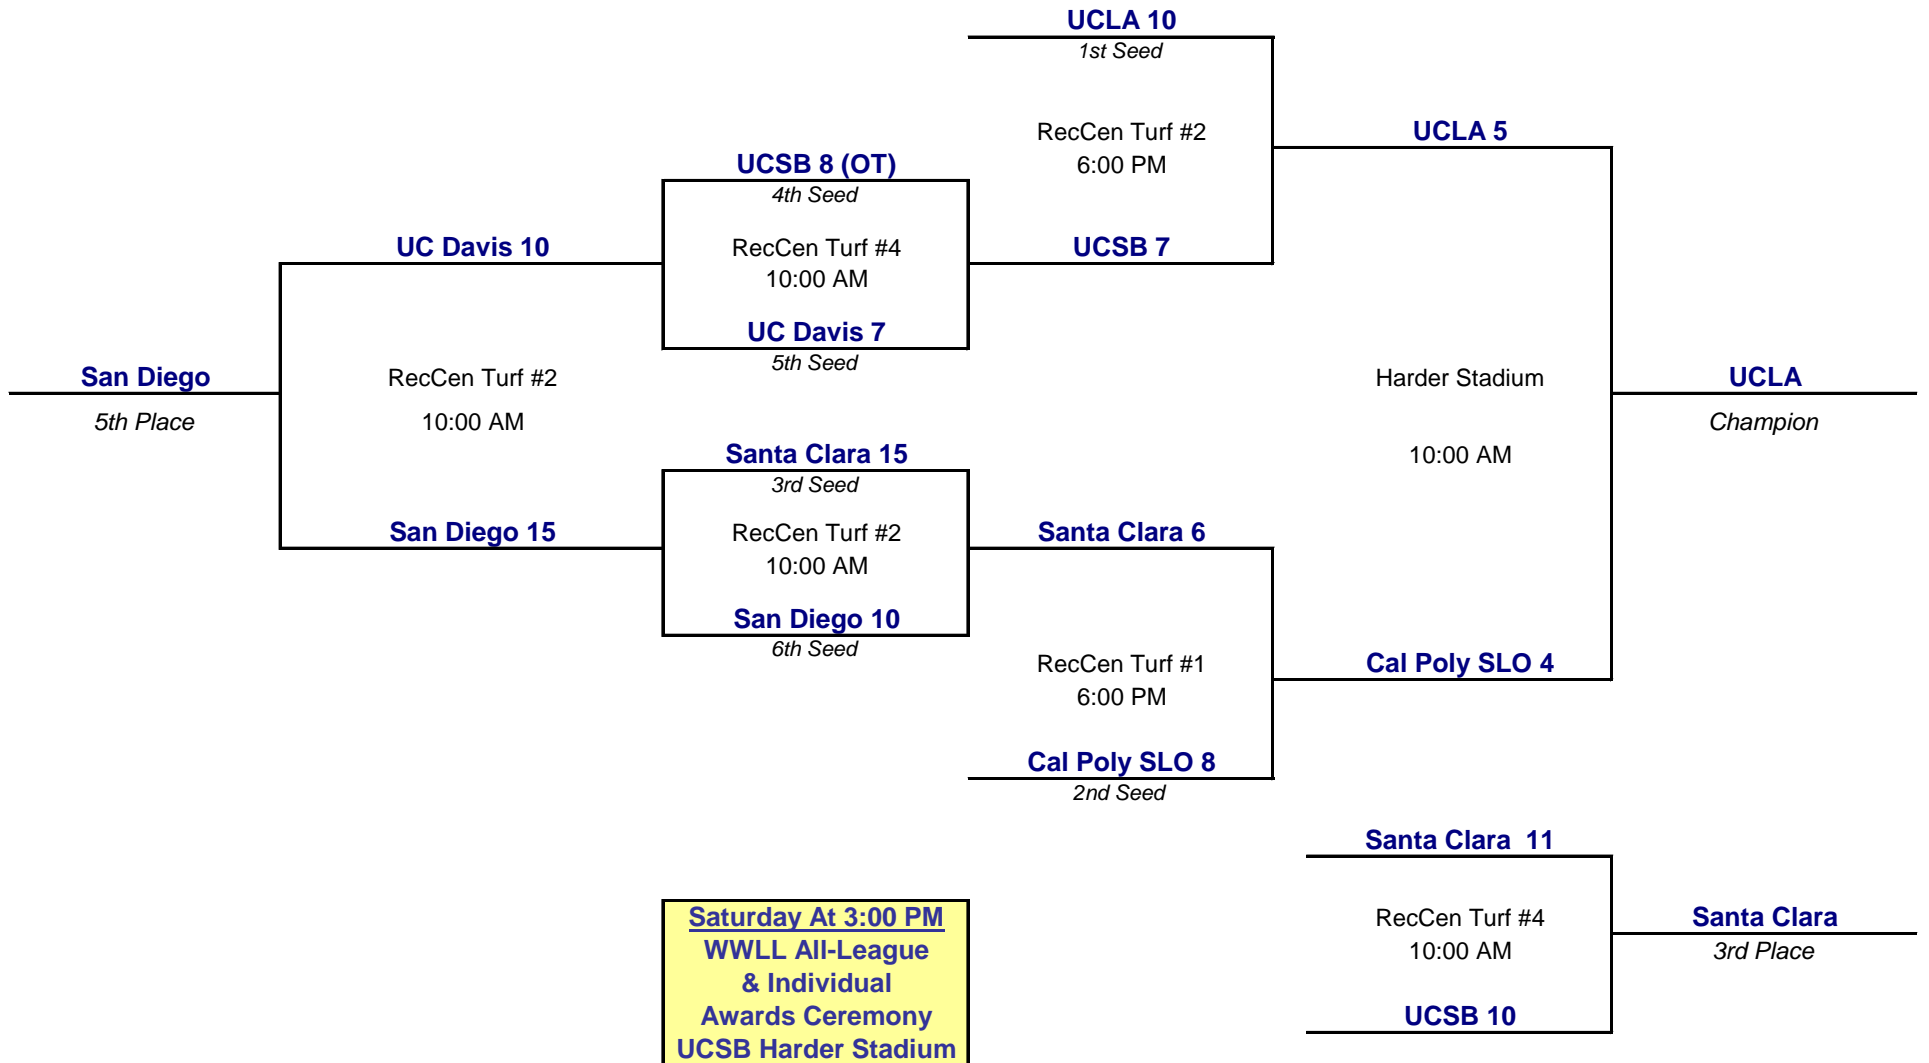

Format Both Days (All Three Divisions)

- 1) Full length regulation and overtime games using all USL rules for college-club level play.
 - 30 minute halves with clock stopping after goals for the first 28 minutes.
 - The clock stops on every whistle in the last 2 minutes and on any official time out.
 - Three time-outs per team per game.
 - 10 minute half-time.
 - Regulation over-time(s).
- 2) Higher seed wears their white jersey.
- 3) All other WWLL/WCLA rules apply in all situations.

<p style="text-align: center;">Division One Participants</p> <p>Automatic Qualifiers North - Santa Clara Central - Cal Poly SLO South - U. San Diego</p> <p>Seedings 1) UCLA 2) Cal Poly SLO 3) Santa Clara 4) UCSB 5) UC Davis 6) San Diego</p>
<p style="text-align: center;">Division Two Participants</p> <p>Automatic Qualifiers North - Nevada, Reno Central - None South - Grand Canyon</p> <p>Seedings 1) Grand Canyon 2) San Marcos 3) UC Irvine 4) Nevada, Reno 5) UC Santa Cruz 6) Sonoma</p>
<p style="text-align: center;">B Division Participants</p> <p>Seedings 1) Cal Poly SLO B 2) UCLA B 3) UCSB B 4) UC Irvine B</p>

WESTERN WOMEN'S LACROSSE LEAGUE

Division One Championship

At UC Santa Barbara April 16 - 17, 2016

Sunday
Fifth Place

Saturday
Quarterfinals

Saturday
Semifinals

Sunday
Final

Championships At UC Santa Barbara April 16 - 17, 2016