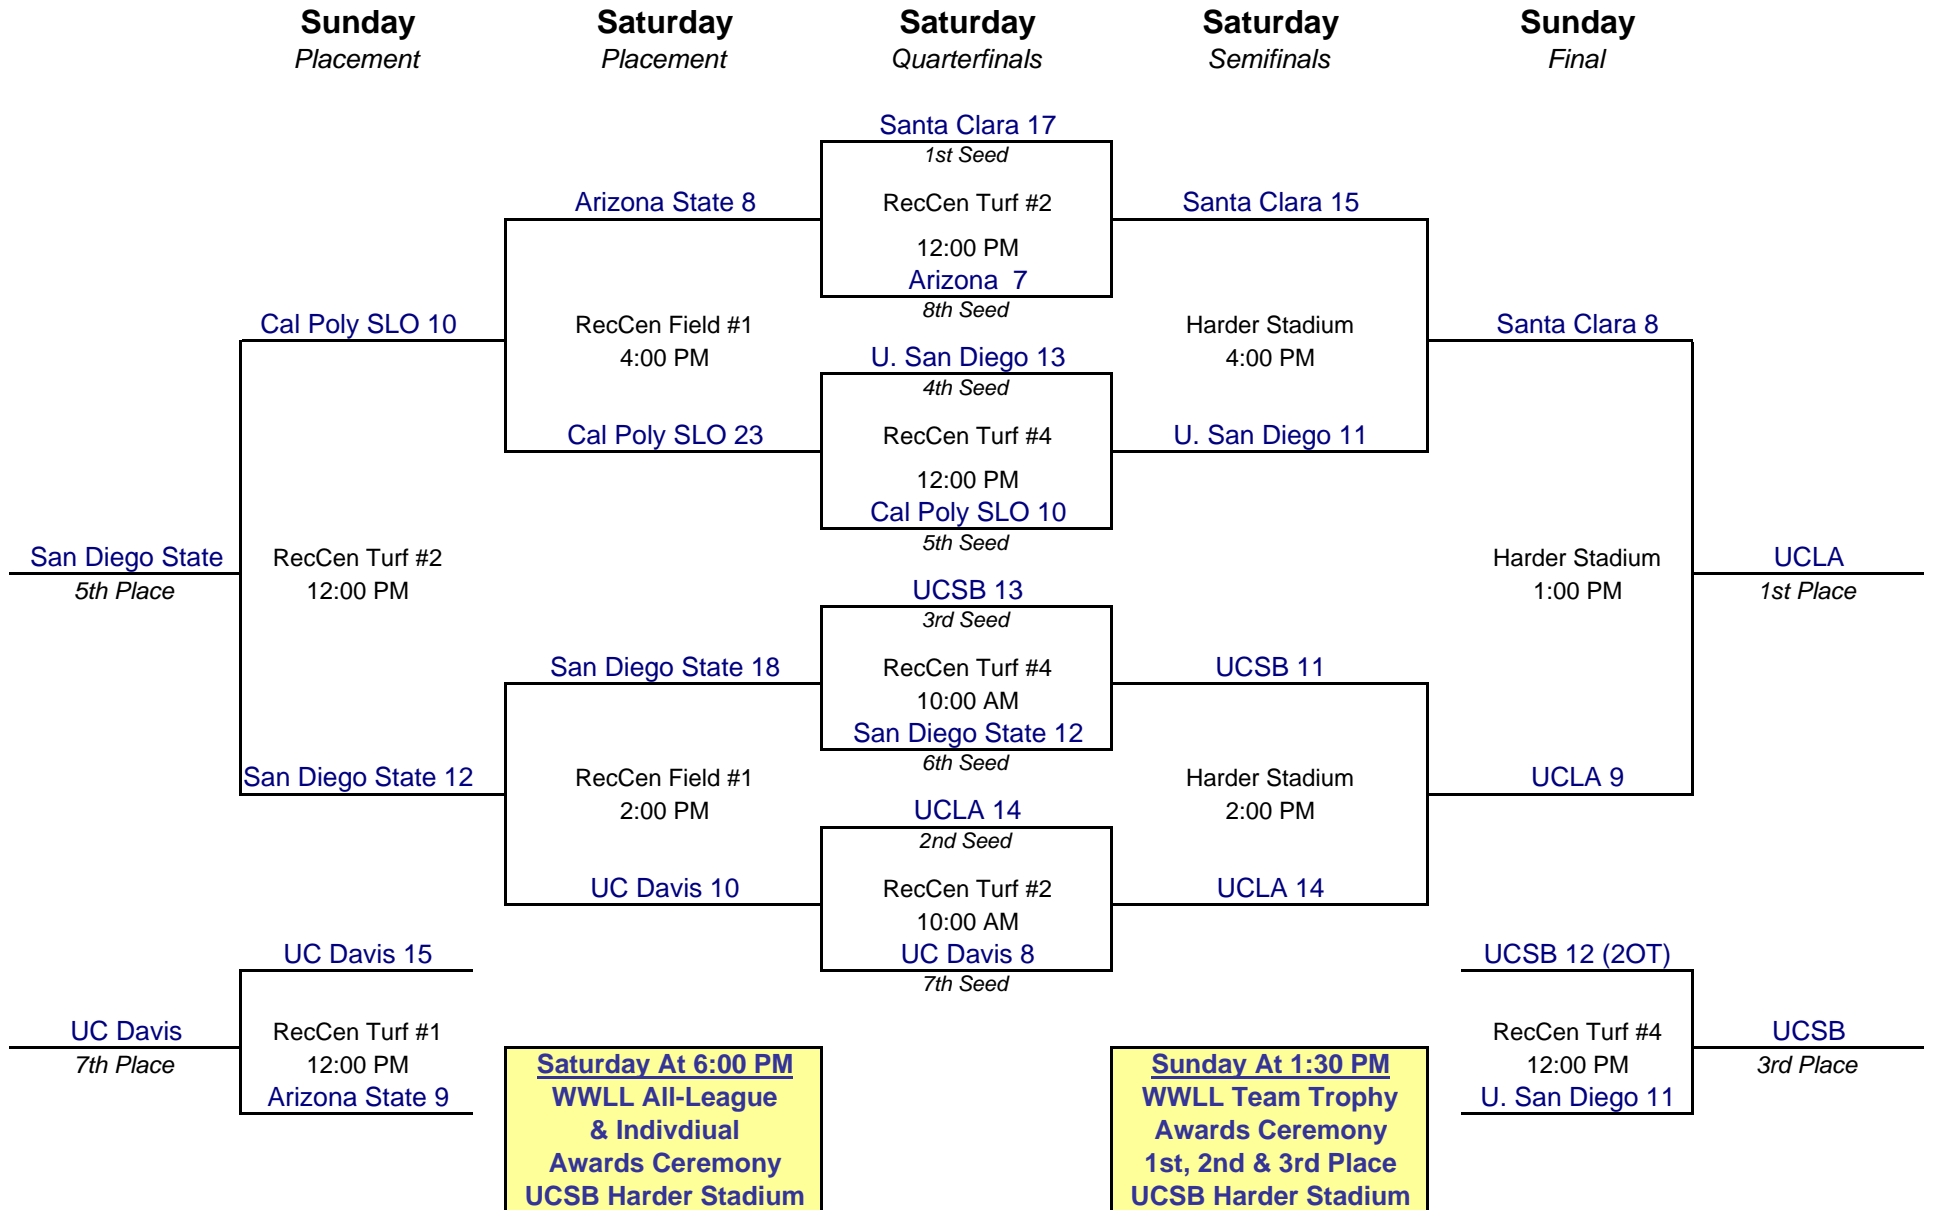

WESTERN WOMEN'S LACROSSE LEAGUE

**Division One Championship
At UC Santa Barbara April 19 - 20, 2014**