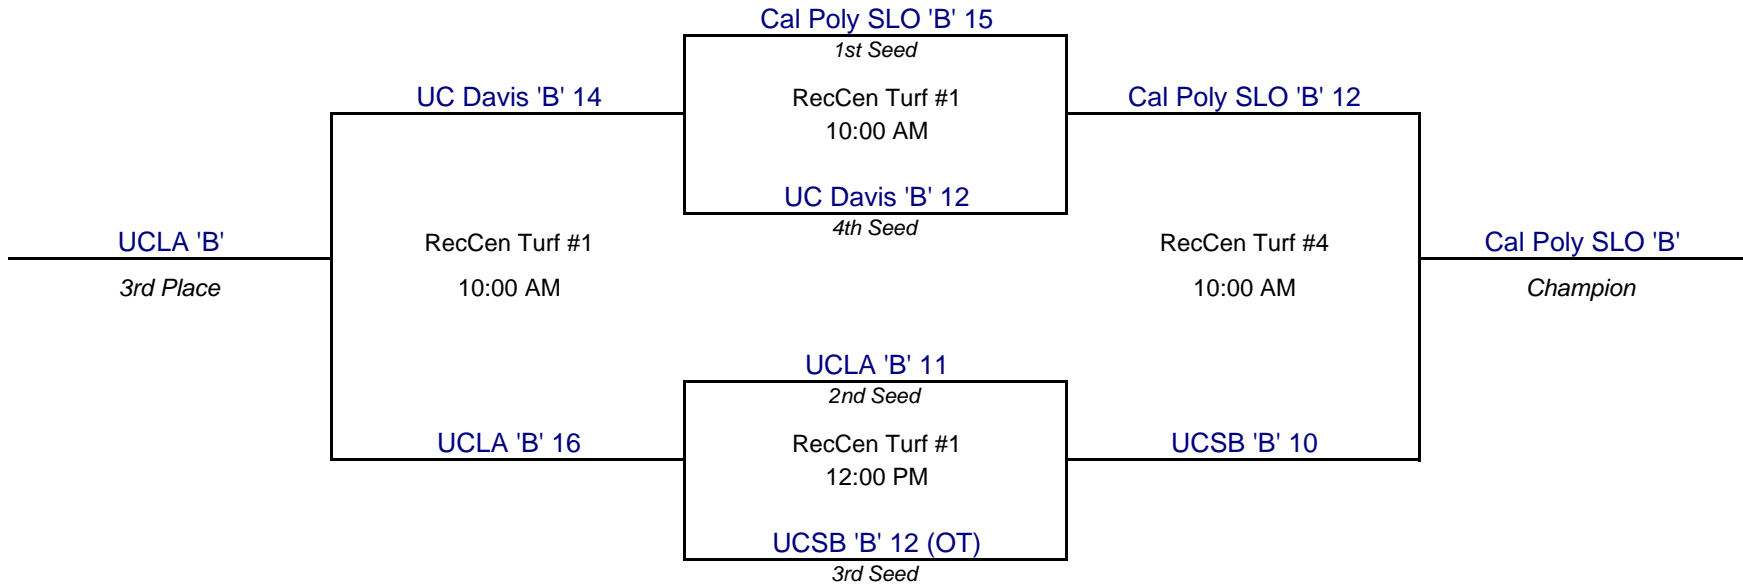

**Sunday**  
*3rd Place*

**Saturday**  
*Semifinals*

**Sunday**  
*1st Place*

**Saturday At 6:00 PM**  
WWLL All-League  
& Individual  
Awards Ceremony  
UCSB Harder Stadium

**Sunday At 1:30 PM**  
WWLL Team Trophy  
Awards Ceremony  
1st, 2nd & 3rd Place  
UCSB Harder Stadium

**WESTERN WOMEN'S LACROSSE LEAGUE**  
**B Team Division Championship**  
**At UC Santa Barbara April 19 - 20, 2014**

**Sunday**  
*3rd Place*

**Saturday**  
*Semifinals*

**Sunday**  
*1st Place*

**Saturday At 6:00 PM**  
**WWLL All-League**  
**& Individual**  
**Awards Ceremony**  
**UCSB Harder Stadium**