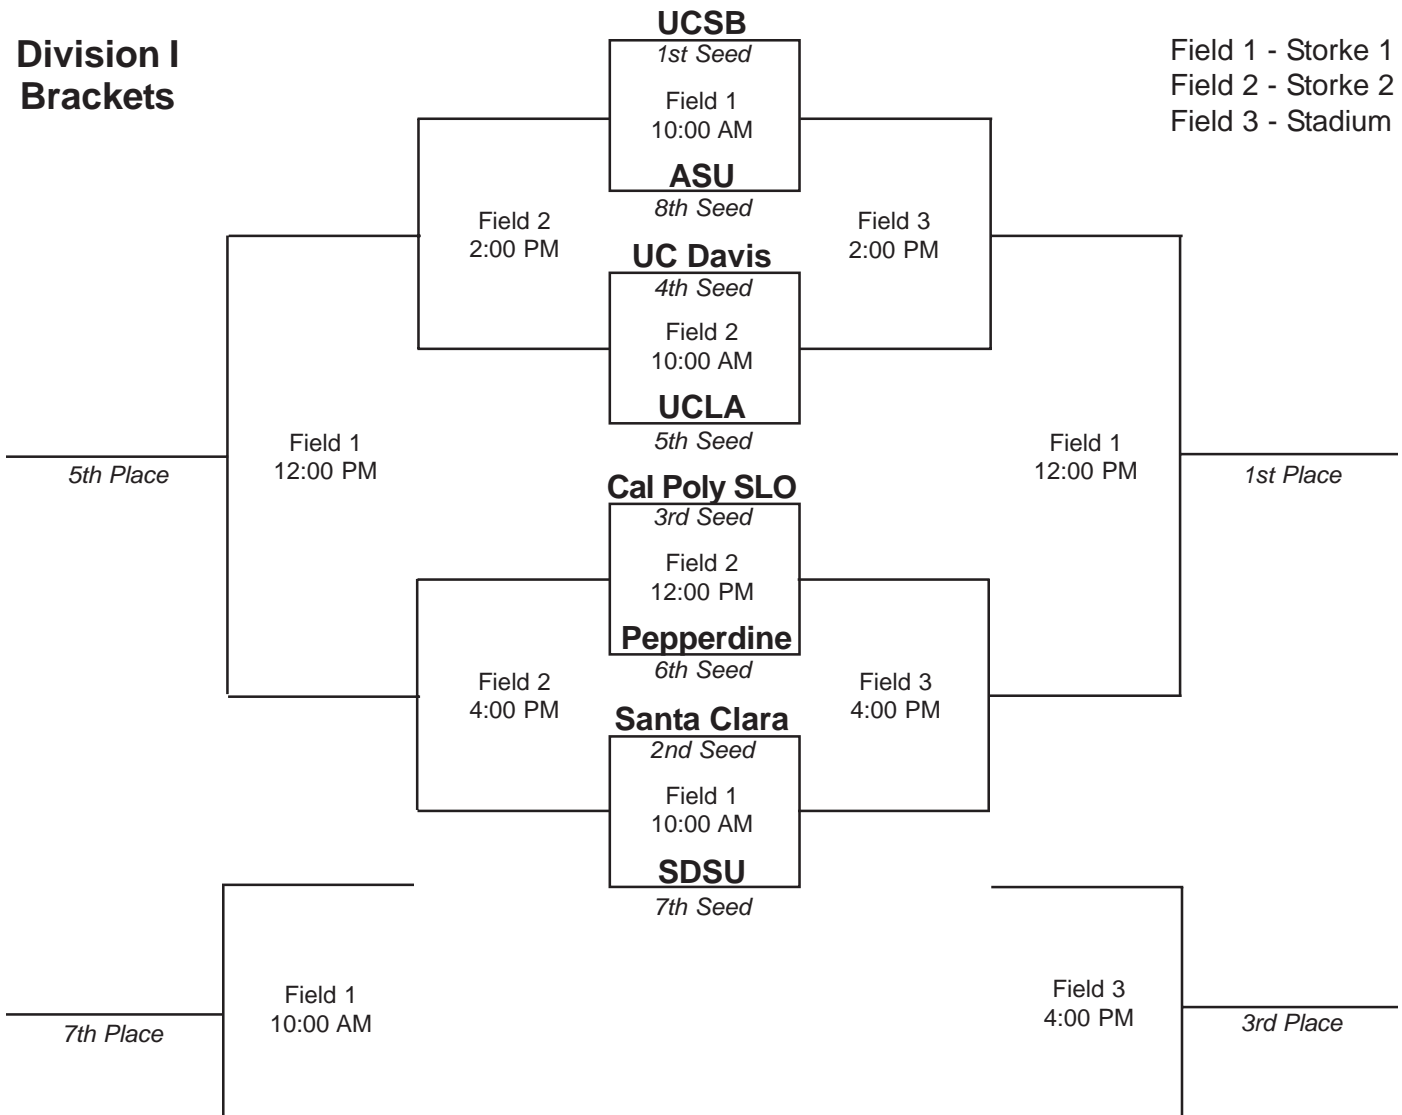

2009 WWLL CHAMPIONSHIPS SCHEDULES

Sunday   Saturday   Saturday   Saturday   Sunday

Division I Brackets

WWLL DIVISION II CHAMPIONSHIP TEAMS

1st Seed Cal Poly San Luis Obispo 'B'

WWLL North DII First Place

Mascot

Wildcats

2009 Overall Record

7-0

2009 Conference Record

4-0 North DII 1st Place

Date	Opponent	Result
2/15	UCLA 'B' *	W, 11-6
2/22	At UCLA 'B'	W, 15-6
2/26	At UCSB 'B'	W, 12-8
2/28	At Occidental	W, 15-9
3/07	At San Jose St	W, 20-4
3/08	At UC Berkeley	W, 10-1
4/05	Sonoma State	W, 10-6

* Tournament or Neutral Site

#	Name	Pos	Year	High School / Hometown
1	Megan Potmesil	A	So	Campolindo / Oakland, CA
2	Meredith Weber	M	Sr	Tesoro / Coto De Caza, CA
3	Maiya Bourland	M	Fr	St. Michael's / Santa Fe, NM
4	Houda Hamze	M	So	Dublin / Dublin, CA
6	LeighAnne Thomsen	M	So	Newport Harbor / Newport Beach, CA
7	Shira Appell	A	Jr	Tamalpais / Mill Valley, CA
11	Morgan Miller	D	So	Davis / Davis, CA
13	Jaclyn Goldsmith	M	So	California / San Ramon, CA
15	Robyn Bishop	M	Fr	Henry D. Sheldon / Eugene, OR
16	Amy Wyoschick	M	So	California / San Ramon, CA
17	Becky Short	A	Fr	Davis / Davis, CA
18	Julia Sullivan	D	Fr	Mt. Carmel / San Diego, CA
20	Kristen Pashkowsky	D	Fr	Sierra / San Diego, CA
23	Randi Brent	M	Fr	Mission Viejo / Orange County, CA
26	Jill Kjellson	M	Jr	Davis / Davis, CA
28	Courney Reed	D	Fr	Rancho Bernardo / San Diego, CA
29	Dana Bohac	M	Fr	Minnetonka / Minnetonka, MN
31	Alyssa Gutierrez	M	So	St. Francis / Sacramento, CA
33	Shannon Dere	A	Sr	Mt. Carmel / San Diego, CA
34	Suzy Gore	G	Fr	Rancho Bernardo / San Diego, CA
35	Amy Chesarek	D	So	Carondelet / Martinez, CA

Head Coach: Nicho Campos

2nd Seed Sonoma State

WWLL North DII Second Place

Mascot

Seawolves

2009 Overall Record

12-1

2009 Conference Record

3-1

Date	Opponent	Result
2/07	UC San Diego 'B'	W, 17-3
2/08	UC Berkeley	W, 10-6
2/14	UCSB 'B' *	W, 9-2
2/14	USC 'B' *	W, 10-1
2/15	Occidental *	W, 7-4
2/15	Nevada, Reno *	W, 13-4
2/22	At UC Davis 'B'	W, 7-2
2/28	At San Jose State	W, 14-5
3/07	UCSB 'B'	W, 8-2
3/14	Stanford	W, 16-5
3/22	At Nevada, Reno	W, 13-1
4/04	At UCLA 'B'	W, 17-6
4/05	At Cal Poly SLO 'B'	L, 6-10

* Tournament or Neutral Site

#	Name	Pos	Year	High School / Hometown
1	Jessica Eshia	M	Sr	College Park / Pleasant Hill, CA
2	Jenna Lindley	A	Fr	Woodside / Redwood City, CA
3	Adriann Leblanc	D	Fr	Sonoma / Sonoma, CA
4	Melissa Murray	M	Fr	La Costa Canyon / Carlsbad, CA
6	Ashley McCue	M	Jr	Rancho Bernardo / San Diego, CA
7	Alexandra Perry	A	Sr	Brea Olinda / Brea, CA
8	Laurén Gray	D	Fr	Westview / San Diego, CA
9	Erica Salguero	D	So	Notre Dame Belmont / Redwood City, CA
10	Natalie Forsythe	D	So	St. Mary's / Stockton, CA
11	Amberlee Mills	A	Jr	Serra / San Diego, CA
12	Eva Oliver	M	Sr	Bret Harte / Murphys, CA
13	Sarah Spillane	D	Fr	Sacred Heart / So. San Francisco, CA
14	Stacey Sniderhan	G	Sr	Ernest Righetti / Orcutt, CA
16	Jessica Porterfield	A	Sr	Las Lomas / Walnut Creek
17	Danielle Doelman	A	Sr	Ramona / Ramona, CA
20	Natalie Ventimigli	M	So	Pioneer / San Jose, CA
22	Lisa Sluss	G	So	Amador Valley / Pleasanton, CA

Head Coach: Cito Williams