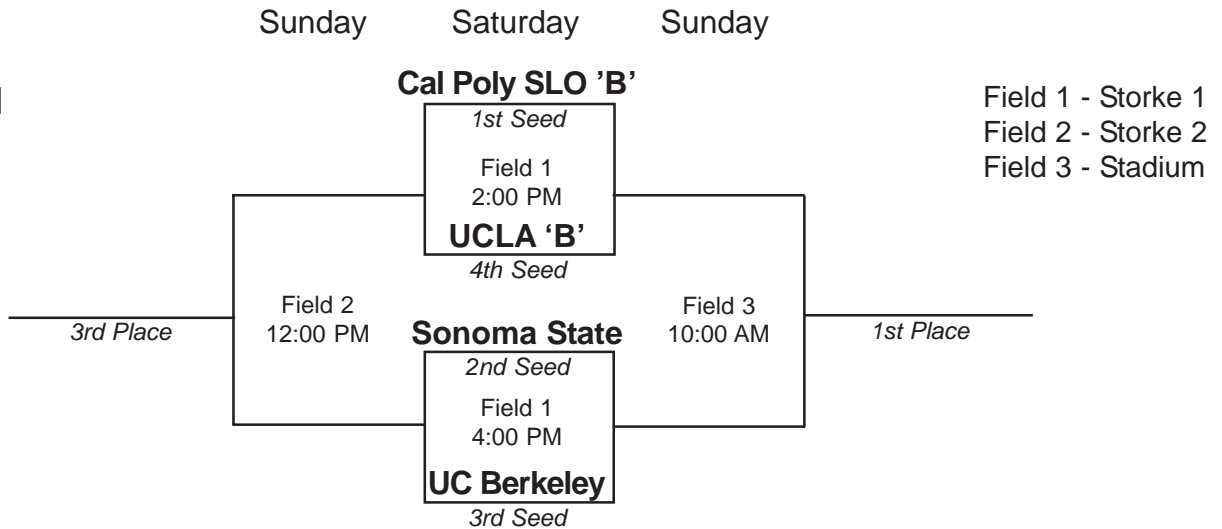

Division II Brackets

WESTERN WOMEN'S LACROSSE LEAGUE CHAMPIONSHIPS 2009