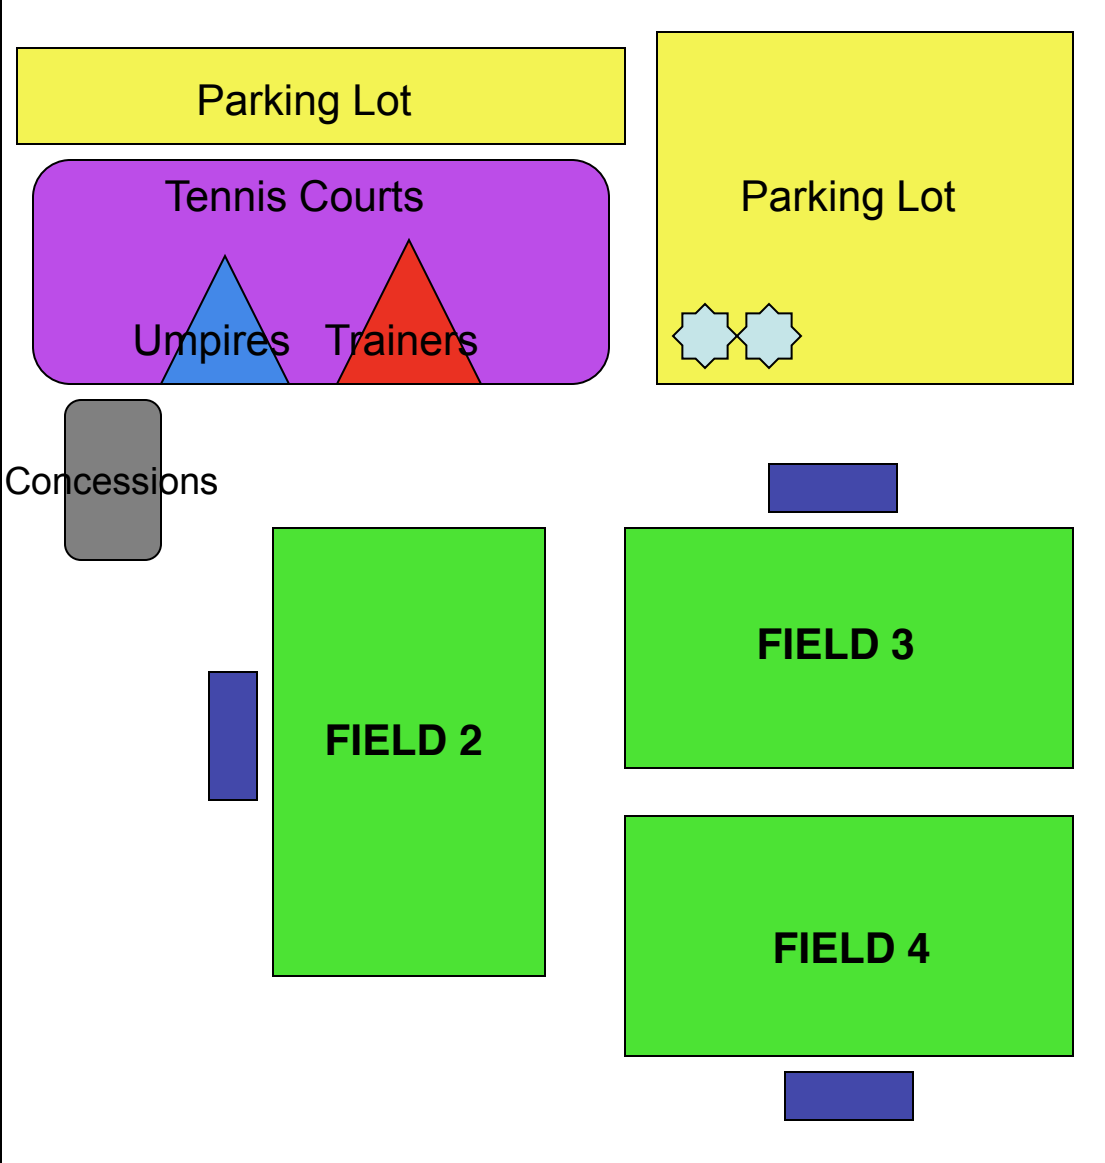

2009 UC DAVIS FALL PLAYDAY

Sunday, October 25

Games will be 30 minutes running time, no half time

COLLEGE VARSITY

HIGH SCHOOL CLUB

COLLEGE CLUB

Time	Field 1 (Howard Field)	Field 2 (Russell Field)	Field 3 (Russell Field)	Field 4 (Russell Field)
8:30-9:00	Davis vs. St. Mary's	Wild Card vs. Blue Dog Lax	S&D Lax vs Sacramento Heat	UCSB Blue vs. Cal Club
9:10-9:40	UCSB White vs. Fresno	vs. Triple Threat Green	BearLax 2 vs. Bay Area Wave 2	Davis Club vs. Santa Clara
9:50-10:20	Stanford vs. Cal	Triple Threat Silver vs. BearLax 1	Wild Card vs. Sacramento Heat	Chico vs. Reno
10:30-11:00	Davis vs. Fresno	S&D Lax vs. BearLax 2	Green vs. Blue Dog Lax	Cal Club vs. Davis Club
11:10-11:40	UCSB White vs. St. Mary's	Bay Area Wave 2 vs. Wild Card	Bay Area Wave 1 vs. BearLax 1	UCSB Blue vs. Reno
11:50-12:20	Davis vs. Cal	Triple Threat Silver vs. S&D Lax	UCSB White vs. Santa Clara	Davis Club vs. Chico
12:20-12:50	BREAK	BREAK	BREAK	BREAK
12:50-1:20	Davis vs. Stanford	BearLax 1 vs. Sacramento Heat	Silver vs. Wild Card	Davis Club vs. Reno
1:30-2:00	Cal vs. Fresno	Bay Area Wave 1 vs. S&D Lax	Blue Dog Lax vs. BearLax 2	UCSB Blue vs. Chico
2:10-2:40	St. Mary's vs. Stanford	Bay Area Wave 2 vs. Triple Threat	Sacramento Heat vs. Bay Area	Santa Clara vs. Chico
2:50-3:20	Davis vs. UCSB White	Cal vs. St. Mary's	Triple Threat Silver	Santa Clara vs. Cal Club
3:30-4:00	Stanford vs. Fresno	Triple Threat Green vs. BearLax 1	Bay Area Wave 2 vs. Blue Dog Lax	Cal Club vs. Reno

Howard Way

Russell Blvd.

UC Davis Playday Field Map