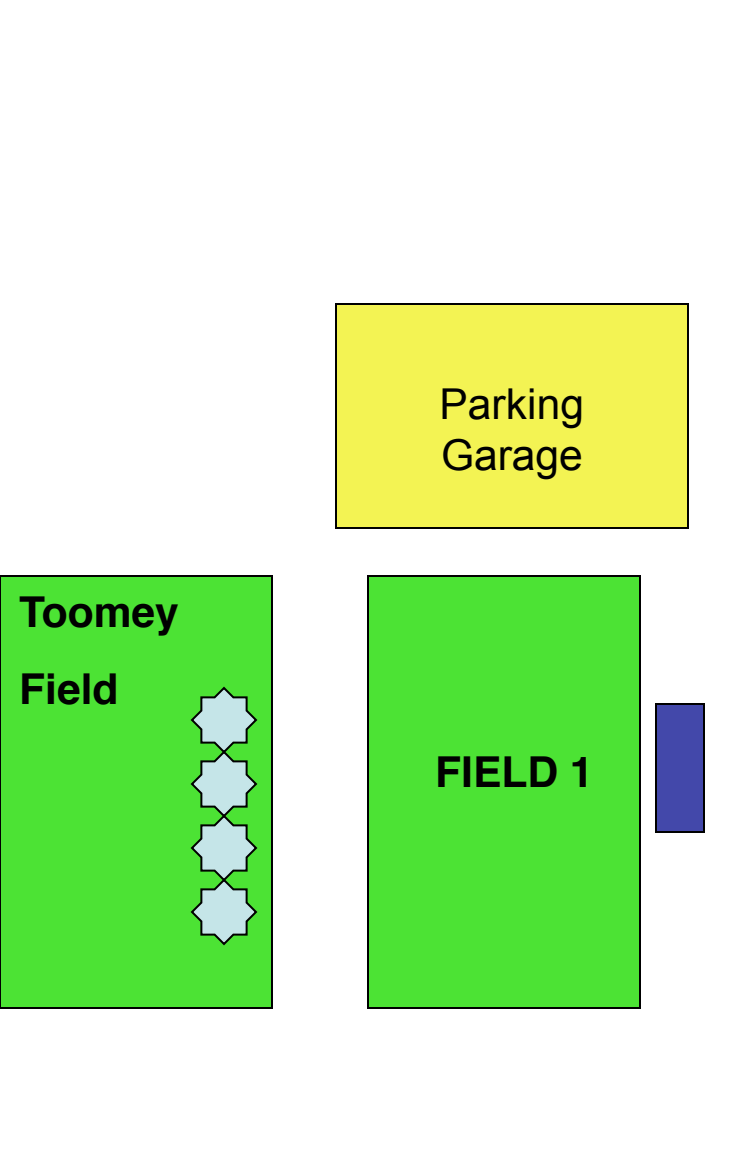

2009 UC DAVIS FALL PLAYDAY

Sunday, October 25

Games will be 30 minutes running time, no half time

COLLEGE VARSITY

HIGH SCHOOL CLUB

COLLEGE CLUB

Time	Field 1 (Howard Field)	Field 2 (Russell Field)	Field 3 (Russell Field)	Field 4 (Russell Field)
8:30-9:00	Davis vs. St. Mary's	Wild Card vs. Blue Dog Lax	S&D Lax vs Sacramento Heat	UCSB Blue vs. Cal Club
9:10-9:40	UCSB White vs. Fresno	vs. Triple Threat Green	BearLax 2 vs. Bay Area Wave 2	Davis Club vs. Santa Clara
9:50-10:20	Stanford vs. Cal	Triple Threat Silver vs. BearLax 1	Wild Card vs. Sacramento Heat	Chico vs. Reno
10:30-11:00	Davis vs. Fresno	S&D Lax vs. BearLax 2	Green vs. Blue Dog Lax	Cal Club vs. Davis Club
11:10-11:40	UCSB White vs. St. Mary's	Bay Area Wave 2 vs. Wild Card	Bay Area Wave 1 vs. BearLax 1	UCSB Blue vs. Reno
11:50-12:20	Davis vs. Cal	Triple Threat Silver vs. S&D Lax	UCSB White vs. Santa Clara	Davis Club vs. Chico
12:20-12:50	BREAK	BREAK	BREAK	BREAK
12:50-1:20	Davis vs. Stanford	BearLax 1 vs. Sacramento Heat	Silver vs. Wild Card	Davis Club vs. Reno
1:30-2:00	Cal vs. Fresno	Bay Area Wave 1 vs. S&D Lax	Blue Dog Lax vs. BearLax 2	UCSB Blue vs. Chico
2:10-2:40	St. Mary's vs. Stanford	Bay Area Wave 2 vs. Triple Threat	Sacramento Heat vs. Bay Area	Santa Clara vs. Chico
2:50-3:20	Davis vs. UCSB White	Cal vs. St. Mary's	Triple Threat Silver	Santa Clara vs. Cal Club
3:30-4:00	Stanford vs. Fresno	Triple Threat Green vs. BearLax 1	Bay Area Wave 2 vs. Blue Dog Lax	Cal Club vs. Reno

Howard Way

Russell Blvd.

UC Davis Playday Field Map